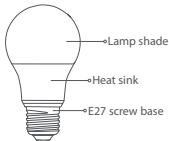

LED Light Bulb (Tunable White) Quick Start Guide

Product Introduction

LED Light Bulb (Tunable White) is a brightness and color temperature adjustable light bulb with Zigbee wireless communication module built in. After it is bound to a Hub, smart controls such as, remote control, schedule to switch on or off and other smart options are enabled.

- A hub is required.
- Aqara Hub is required to enable LED Light Bulb (Tunable White) to work with HomeKit technology. See www.aqara.com for more details.